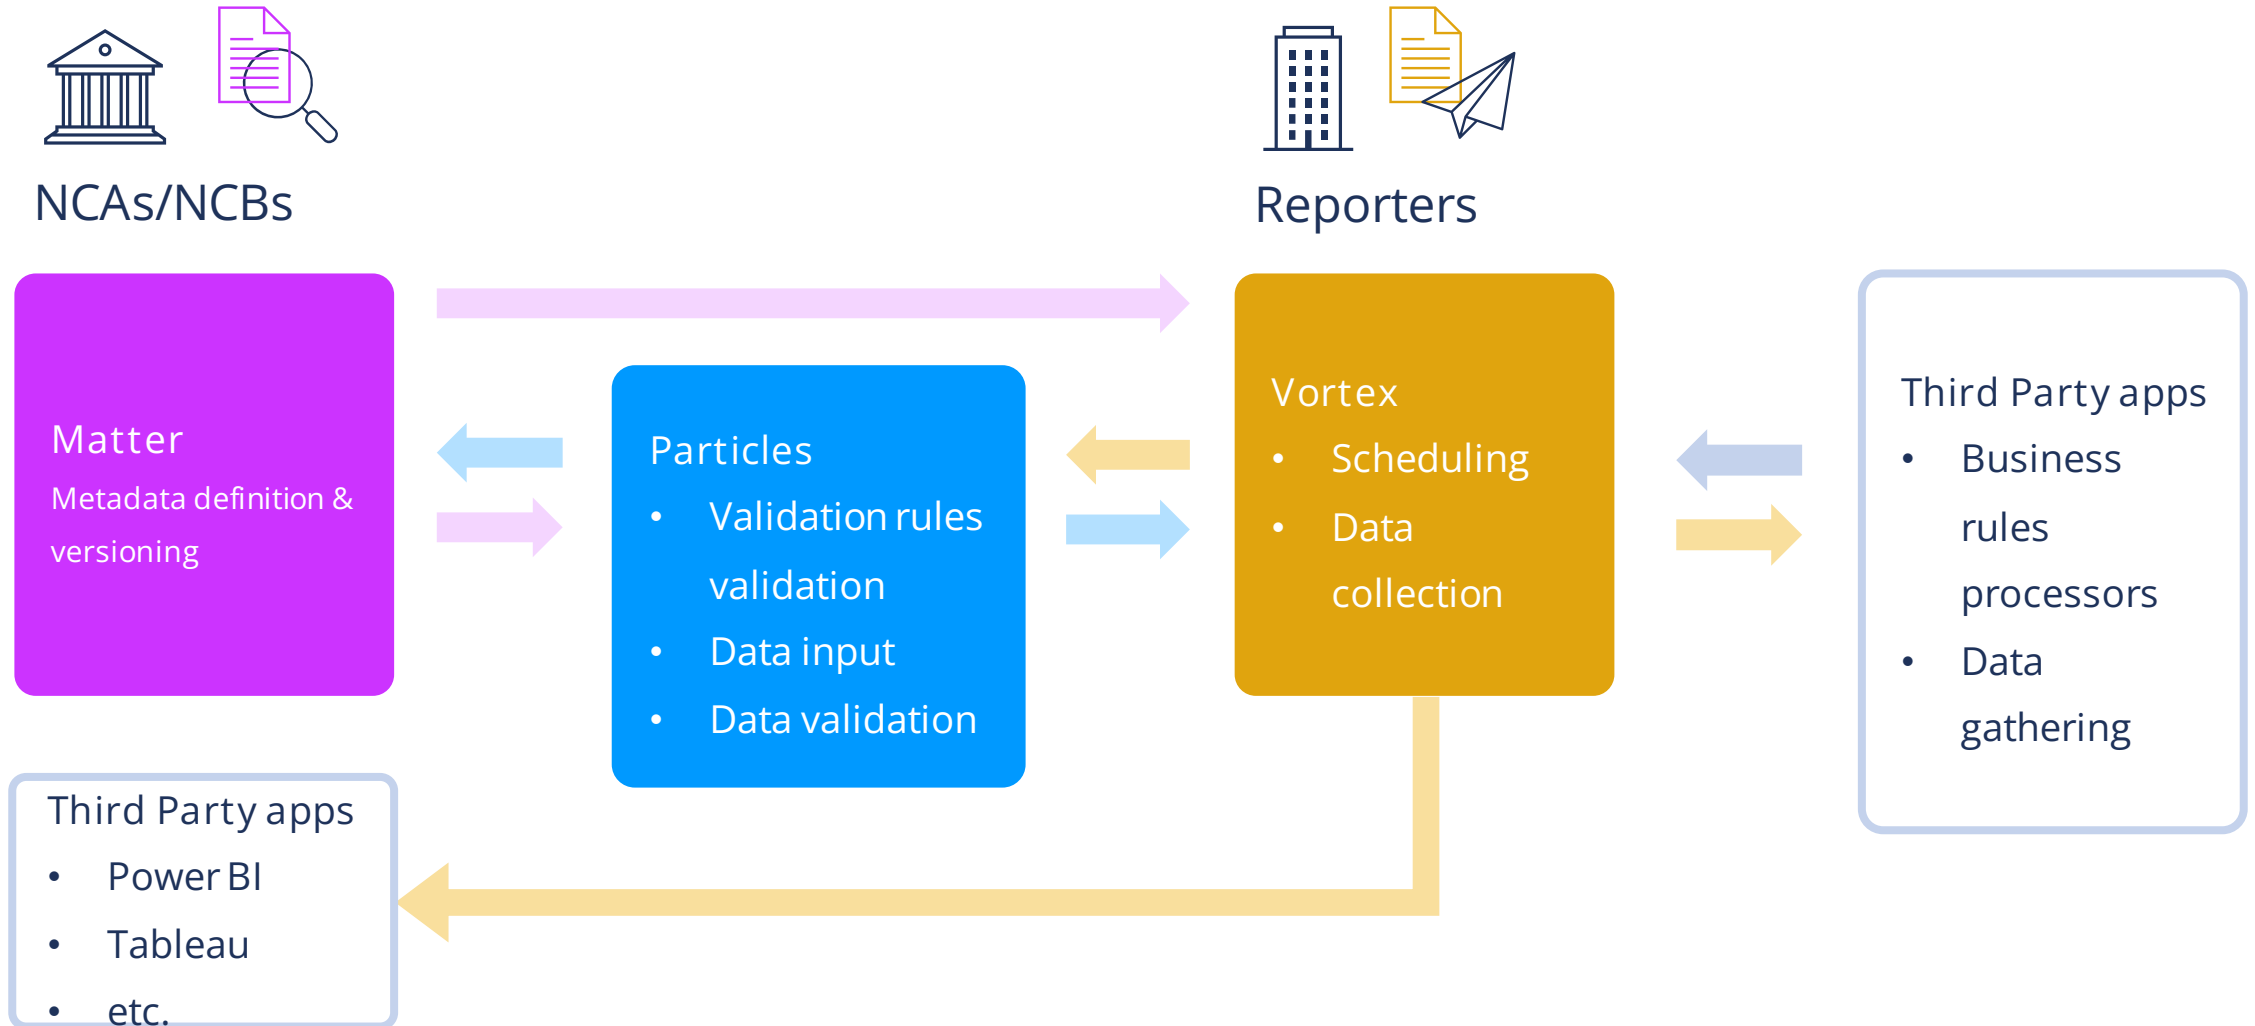

Disrupting RegTech and SupTech by putting data definitions first

Problem/reason to care

Complexity of
change management

Solution

ΔTOME

ATOME Platform close look

Outcome

GET IN TOUCH WITH US