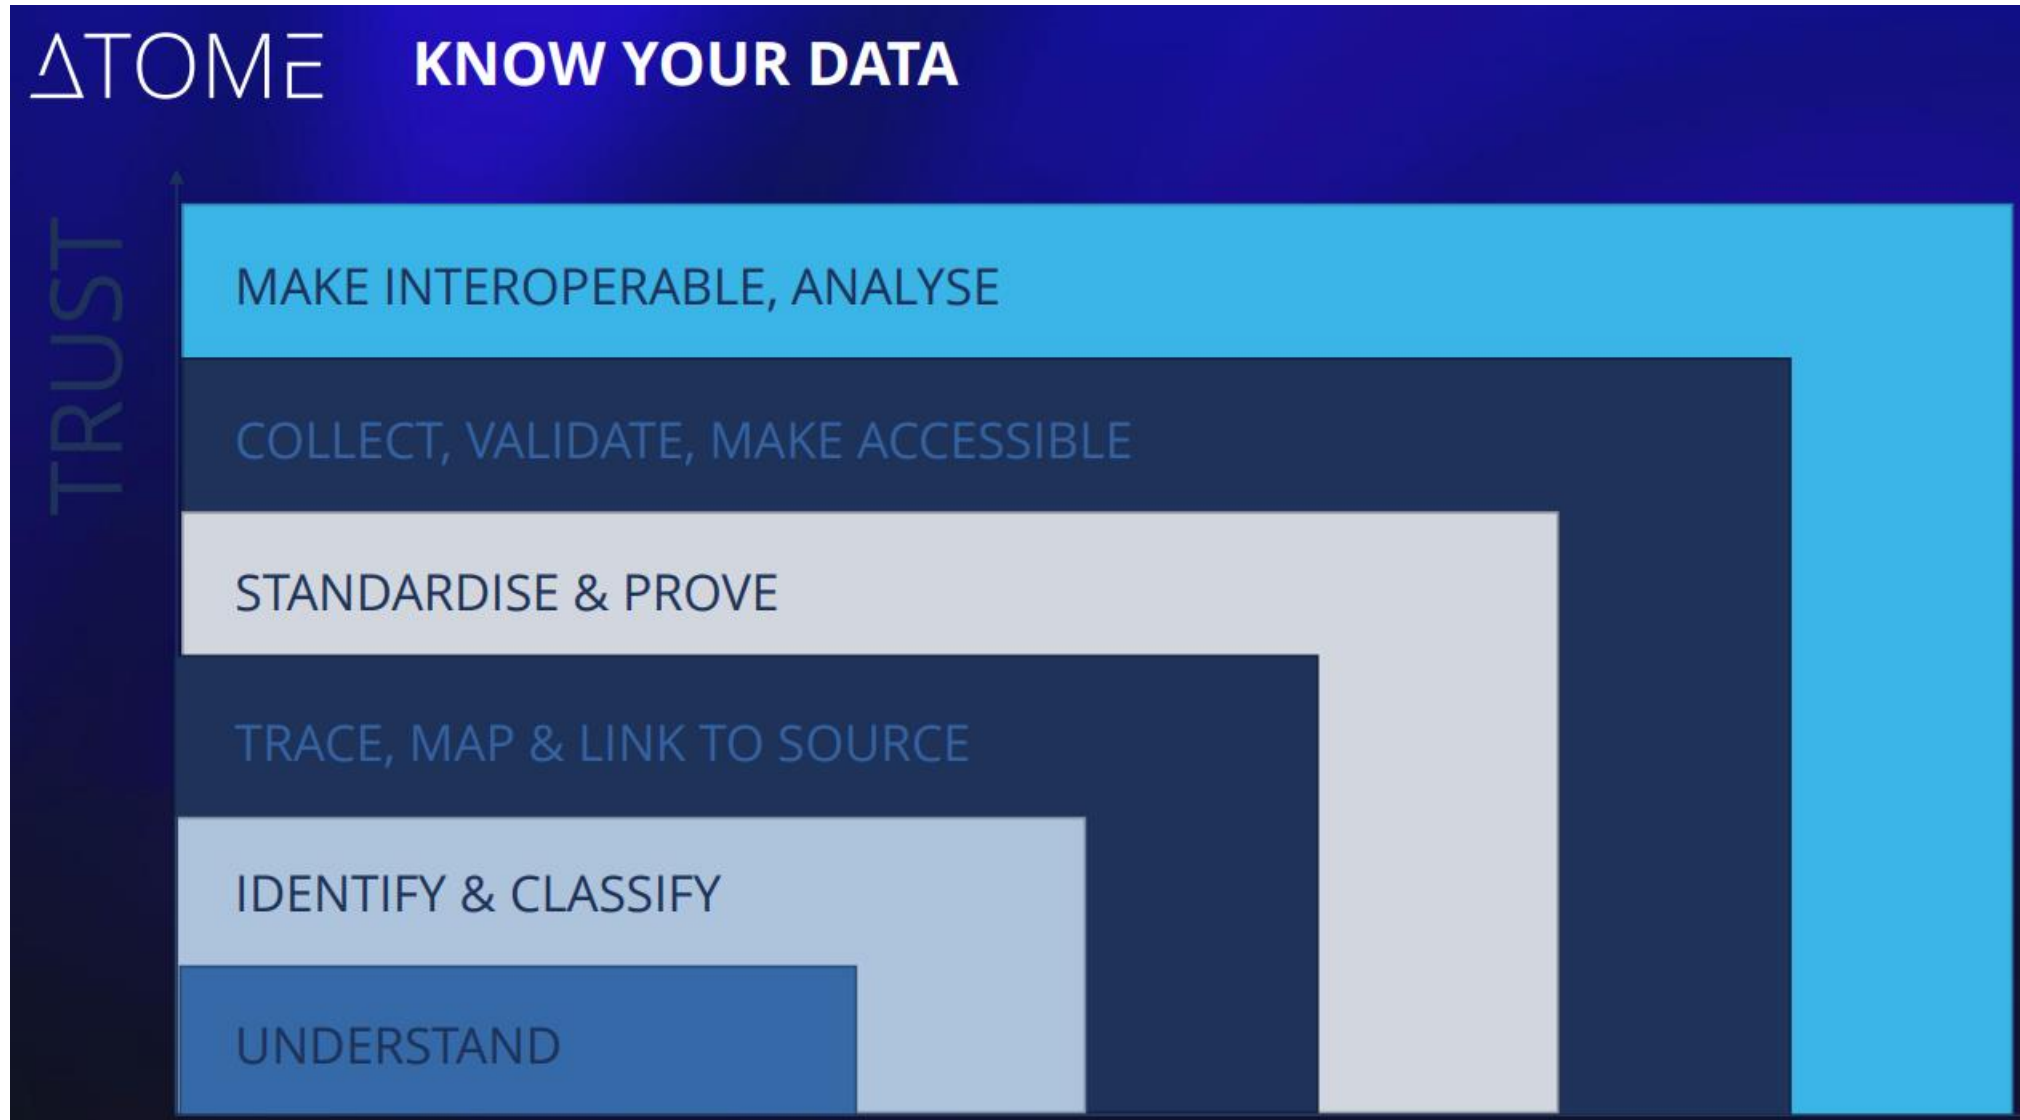

Disrupting RegTech and SupTech by putting data definitions first

Problem/reason to care

Complexity of
change management

Solution

ΔTOME

ATOME Platform close look

Outcome

GET IN TOUCH WITH US